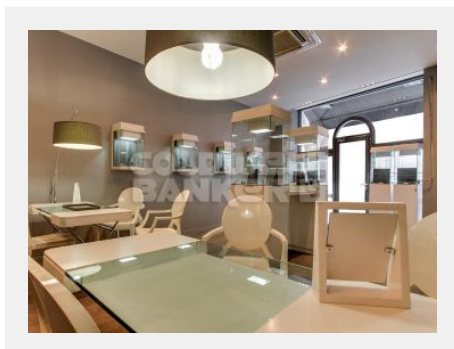

www.coldwellbanker.fr